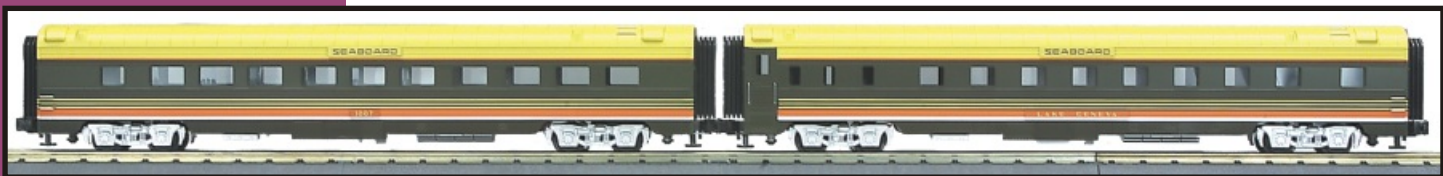

## **70' Sleeper/Diner Cars Ribbed side**

20-6612  
20-6615  
20-6626  
20-6627  
20-6629  
20-6625  
20-6629  
20-6630

REV.050401

# 70' Sleeper/Diner Cars

## Diner Car Parts