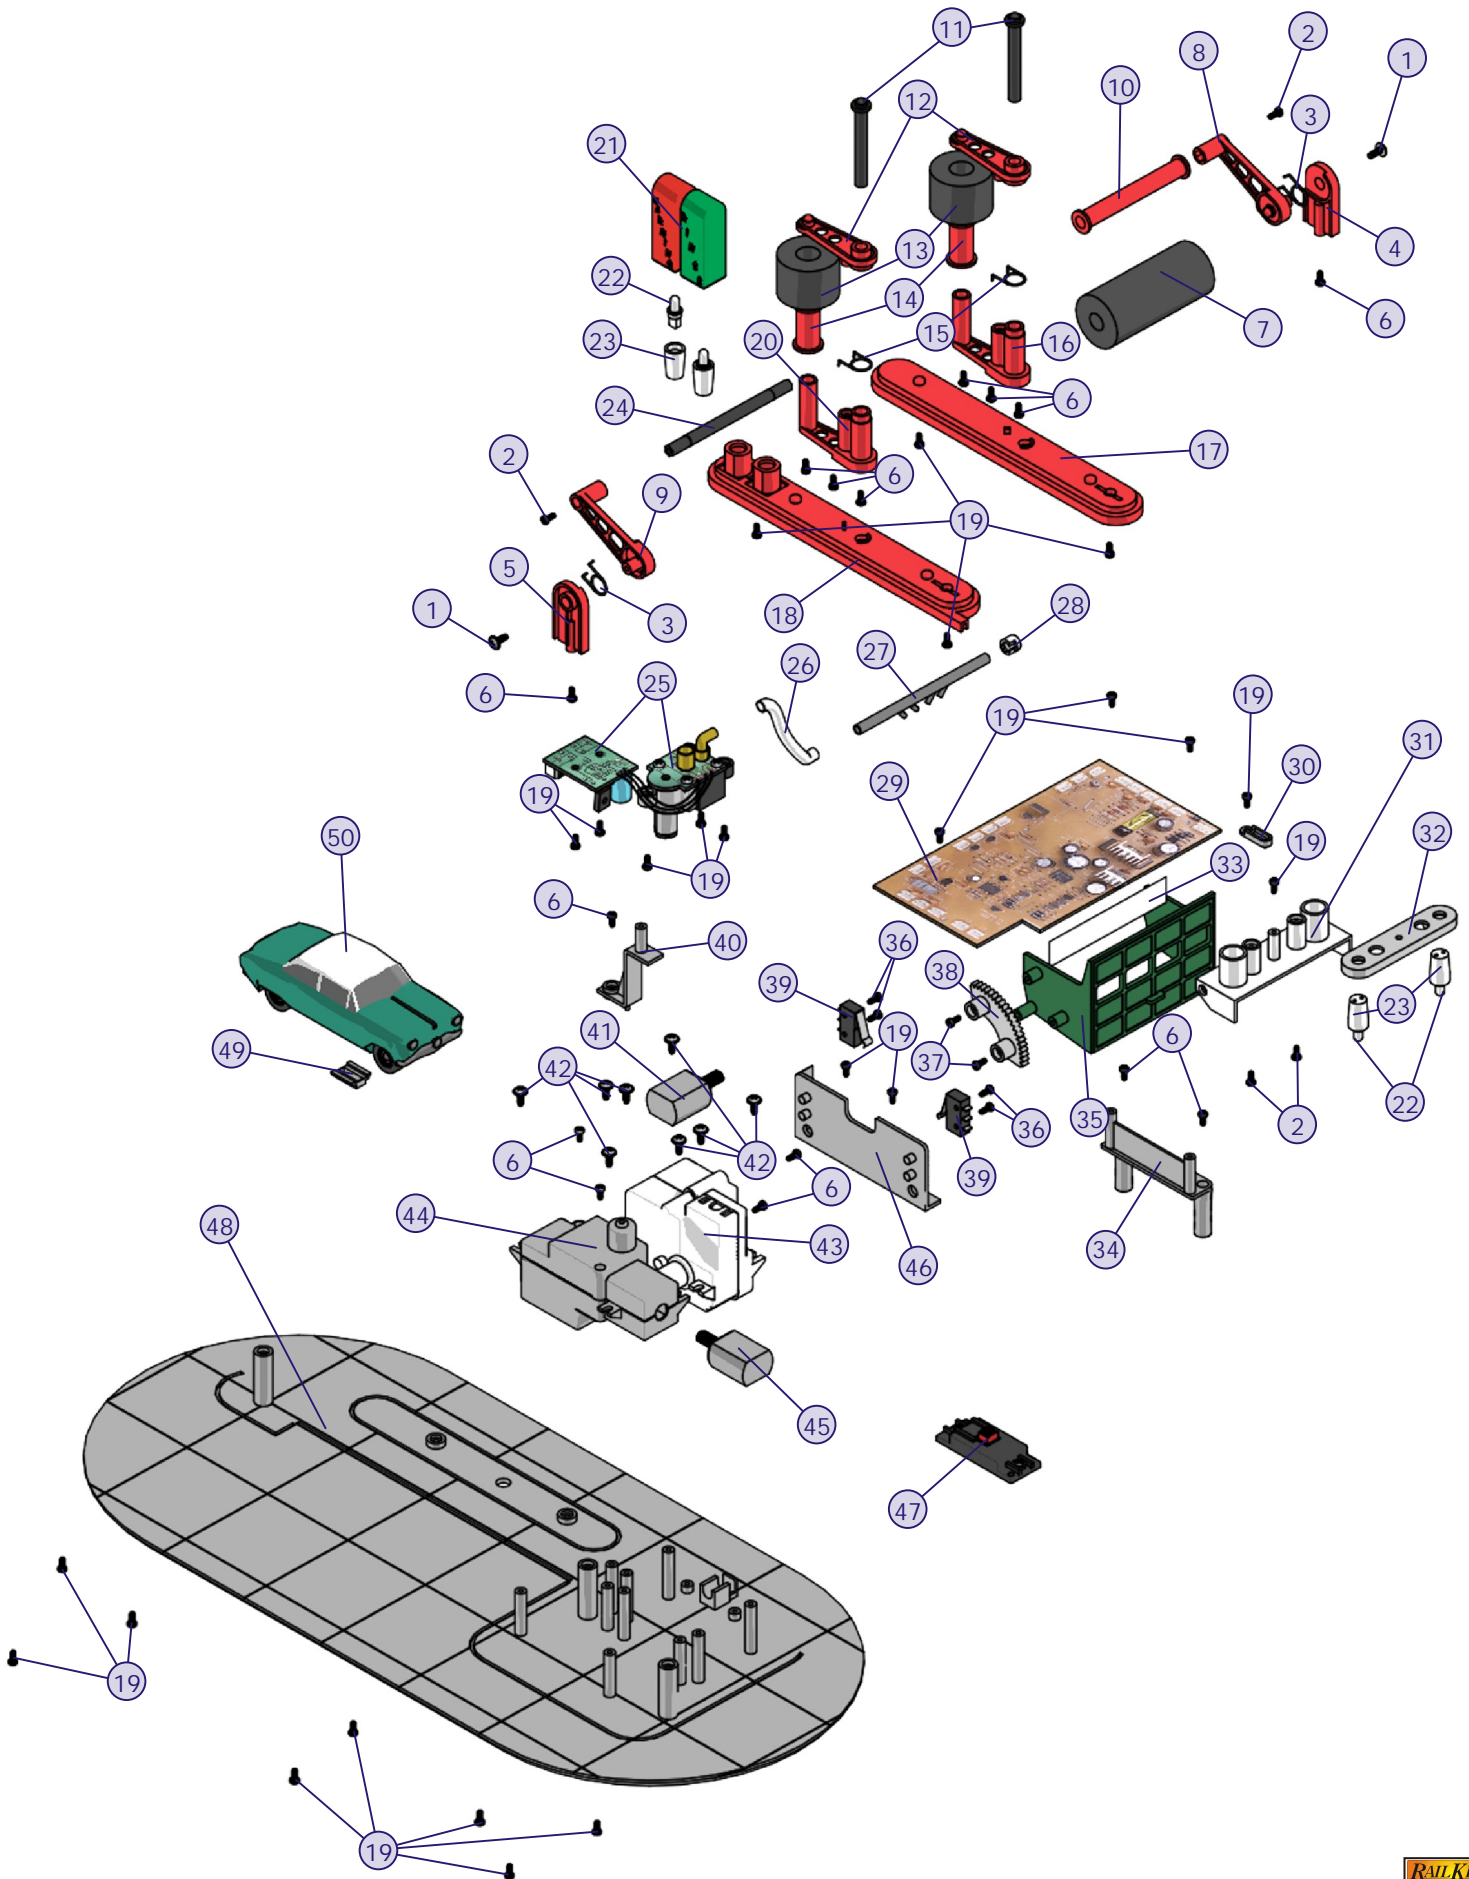

*Requires Exchange
All parts are priced as each

Operating Car Wash Internal Parts

Operating Car Wash

Base Parts

Name and Number	Part #	\$Price Per Unit
1.) Switch (black) (SS-12F16)(smoke unit)	BB-0000023	5.00
2.) Screw (M2x6.0mm)(roundhead)	IA-0000186	0.15
3.) Switch (black) (micro)(ZIPPY)	BB-0000021	5.00
4.) Bracket (micro switch)	HH-5200033	3.00
5.) Screw (M2.6x5.0mm)(roundhead)(plastic cutting threads)	IA-0000207	0.15
6.) Base	HH-5200034	*20.00
7.) Figure (w/ out base) (white shirt & light blue pants)	HH-5200035	5.00
8.) Figure (w/ out base) (gray shirt & dark blue pants)	HH-5200036	5.00
9.) Bracket	HH-5200037	2.00
10.) Bracket (59.3mm long)	HH-5200038	2.00
11.) Bracket (65.0mm long)	HH-5200039	2.00
12.) Press pin (2.8x8.7mm)	IG-0000025	1.00
13.) Spring (3.6x13.5mm) (0.3mm thick wire)(w/ a loop on each end)	IE-0000047	0.50
14.) Screw (M2.6x6.0mm)(roundhead)(plastic cutting threads)	IA-0000206	0.15
15.) Chain (w/o bracket clip)	II-0000010	*10.00
16.) Roller	HH-5200040	1.00
17.) Bracket (car to chain)	HH-5200041	2.00
18.) Screw (M2.6x4.0mm)(washer head)(plastic cutting threads)	IA-0000284	0.15
19.) Gear	EG-0000019	8.00
20.) Base cover	HH-5200042	*20.00