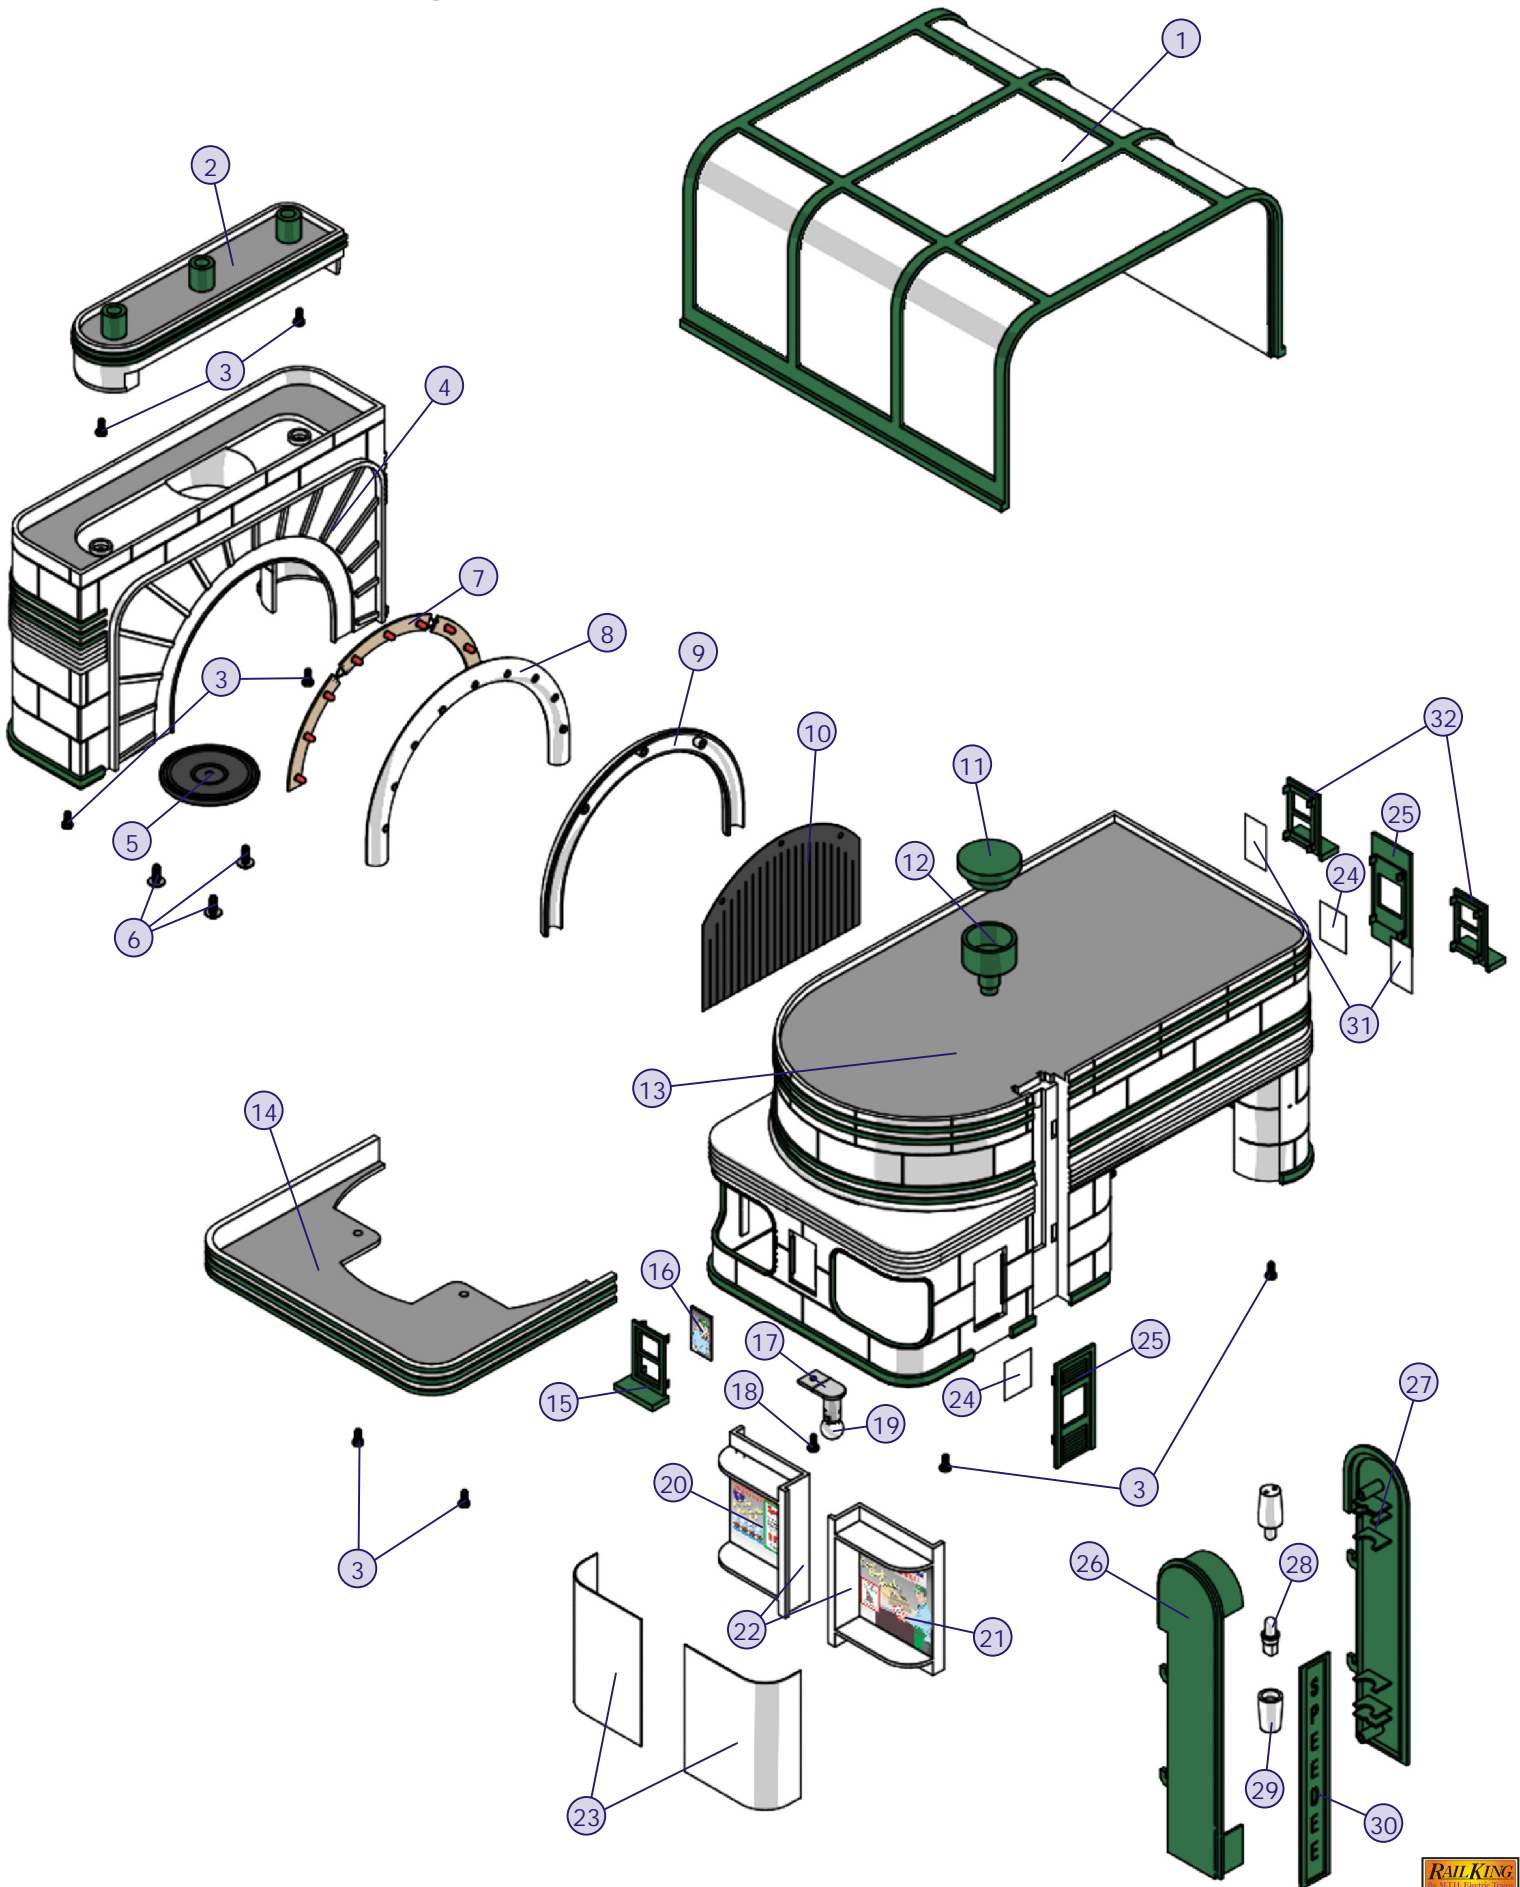

Operating Car Wash Main Building Parts