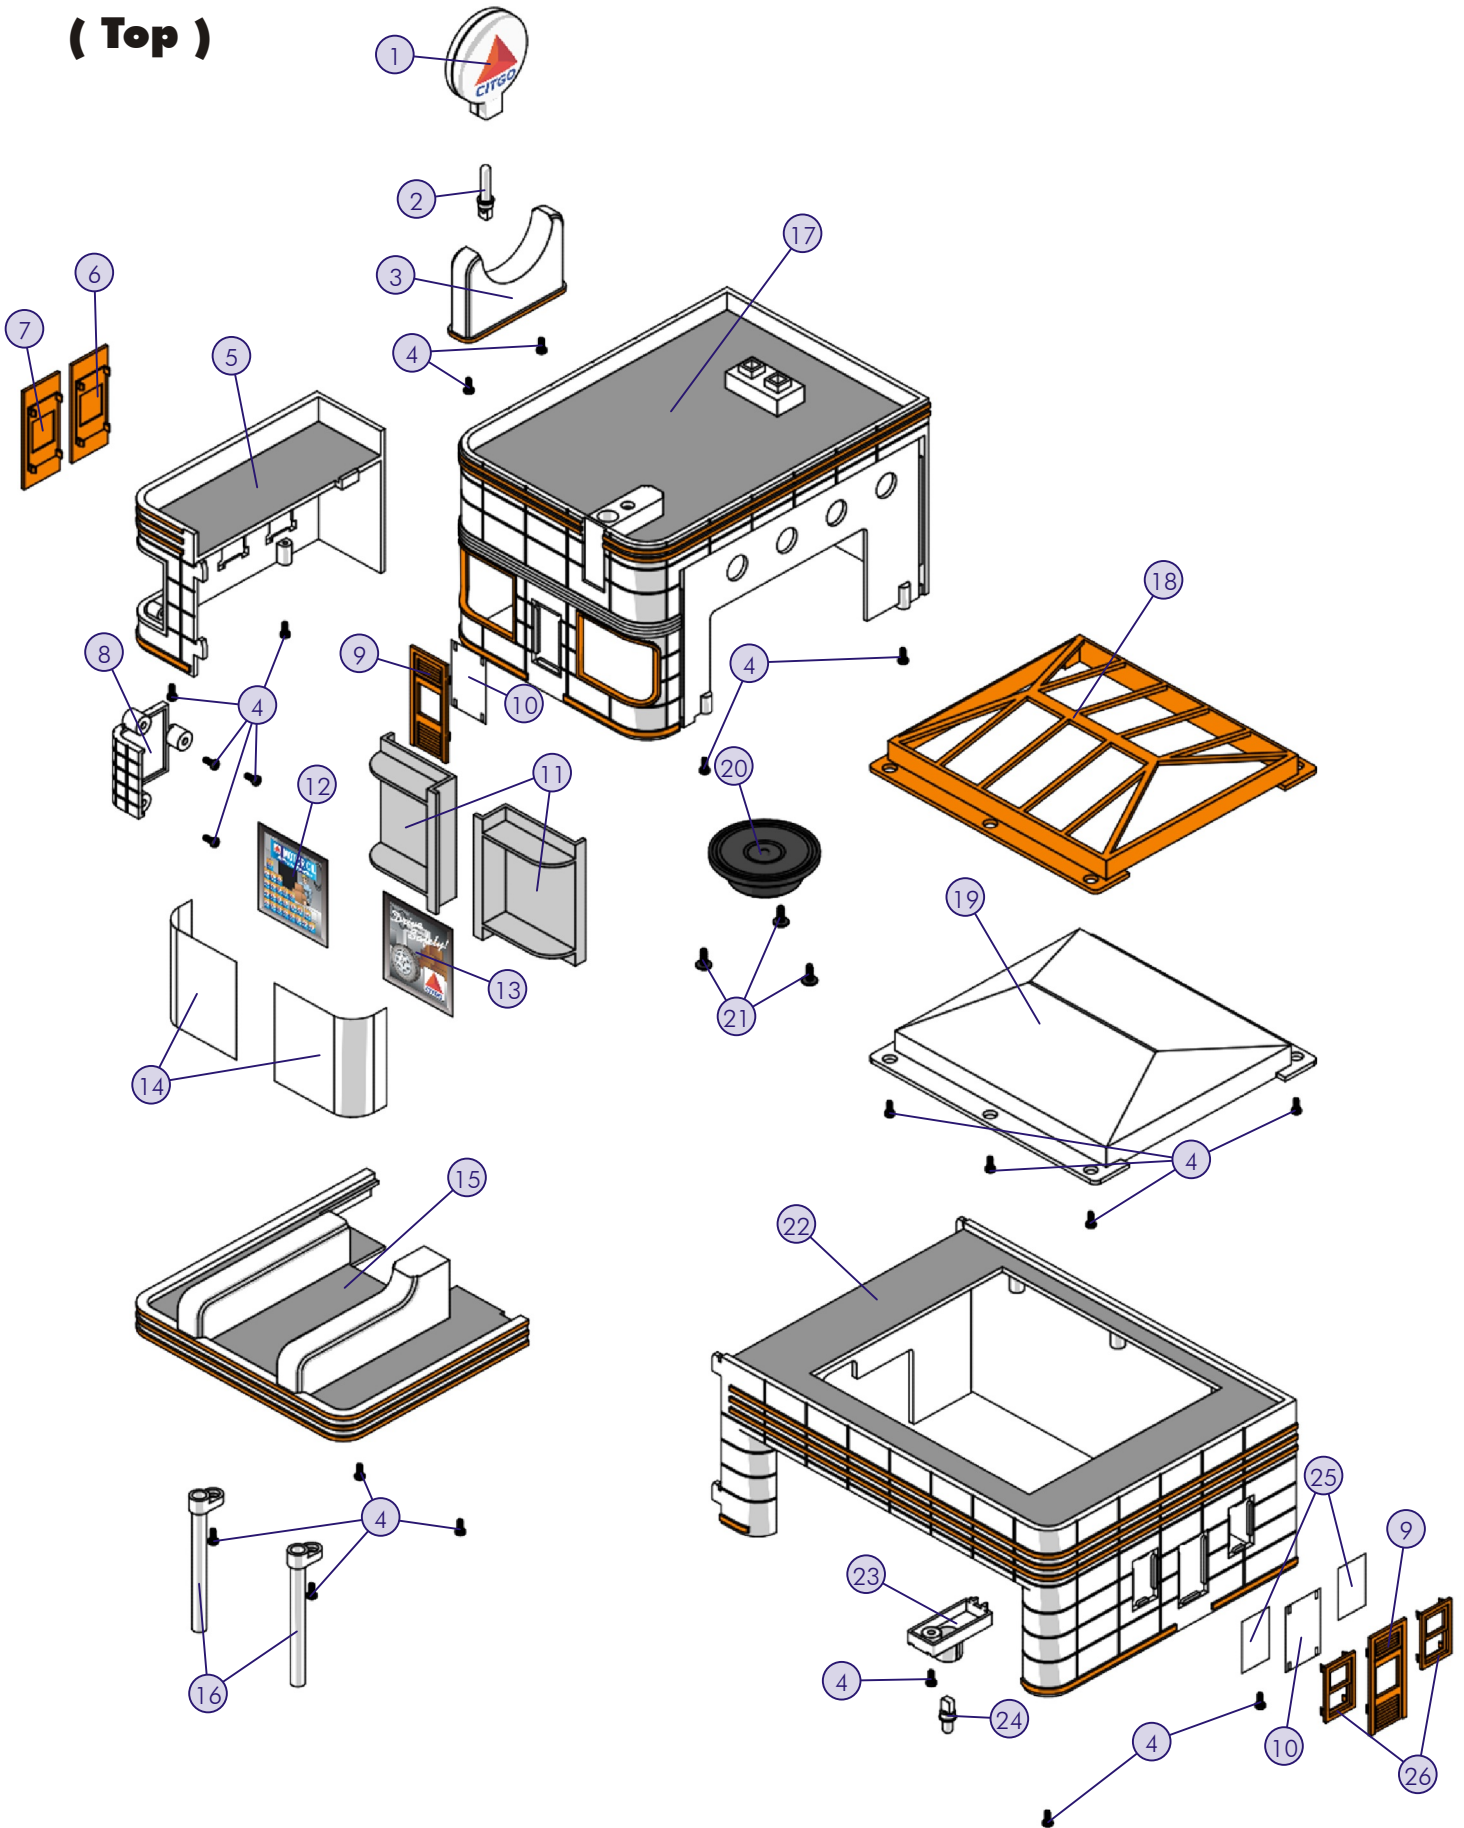

Gas Station (Top)