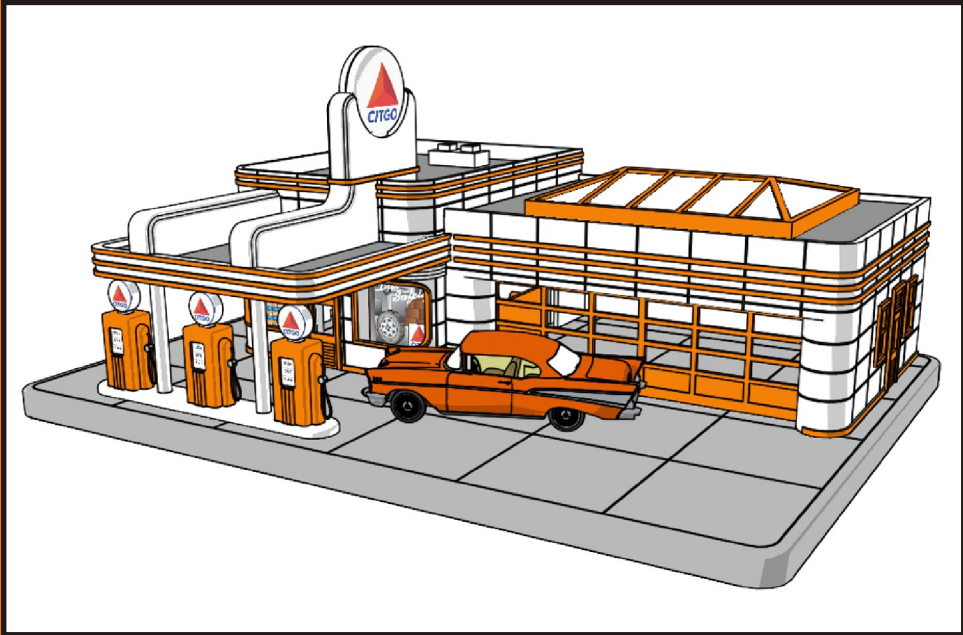

Gas Station

30-9113

Gas Station (Top)

P a r t s

Name and Number	Part #	\$Price Per Unit
1.) Sign (CITGO)	HH-5200068	6.00
2.) Bulb (12V)(grain of wheat) (extra long globe)	CG-0000022	1.00
3.) Sign holder (ATLAS TIRES) (white, orange & blue)	HH-5200069	*8.00
4.) Screw (M2.6X8.0mm) (roundhead)(plastic cutting threads)	IA-0000272	0.15
5.) Building addition (white, orange & gray)	HH-5200070	*15.00
6.) Door (Men)(orange)	HH-5200071	3.00
7.) Door (Women)(orange)	HH-5200072	3.00
8.) Window lens (frosted)	FA-5200001	3.00
9.) Door (w/ window)(orange)	HH-5200073	3.00
10.) Window lens (clear) (18.0X32.0mm)(0.2mm thick)	FA-5200002	0.50
11.) Window display (frosted)	HH-5200074	2.00
12.) Sticker (CITGO motor oil)	HH-5200075	1.00
13.) Sticker (CITGO, Drive Safely!)	HH-5200076	1.00
14.) Window lens (clear) (52.0X65.0mm)(0.3mm thick)	FA-5200003	1.00
15.) Roof overhang (white, orange & gray)	HH-5200077	*15.00
16.) Roof overhang support (white)	HH-5200078	3.00
17.) Main building (white, orange & gray)	HH-5200079	*30.00
18.) Skylight (orange)	HH-5200080	*12.00
19.) Lens (skylight)(clear)	FA-5200004	*12.00
20.) Speaker (SH, 8 ohms, 0.5 watts)	BF-0000006	10.00
21.) Screw (M2.6X8.0mm) (washer head)(plastic cutting threads)	IA-0000281	0.15
22.) Garage bay (white, orange & gray)	HH-5200081	*30.00
23.) Light holder (white)	CH-0000033	3.00
24.) Bulb (12V)(grain of wheat)	CG-0000017	1.00
25.) Window lens (clear) (15.0X25.0mm)(0.2mm thick)	FA-5200005	0.50
26.) Window (orange)	HH-5200082	3.00