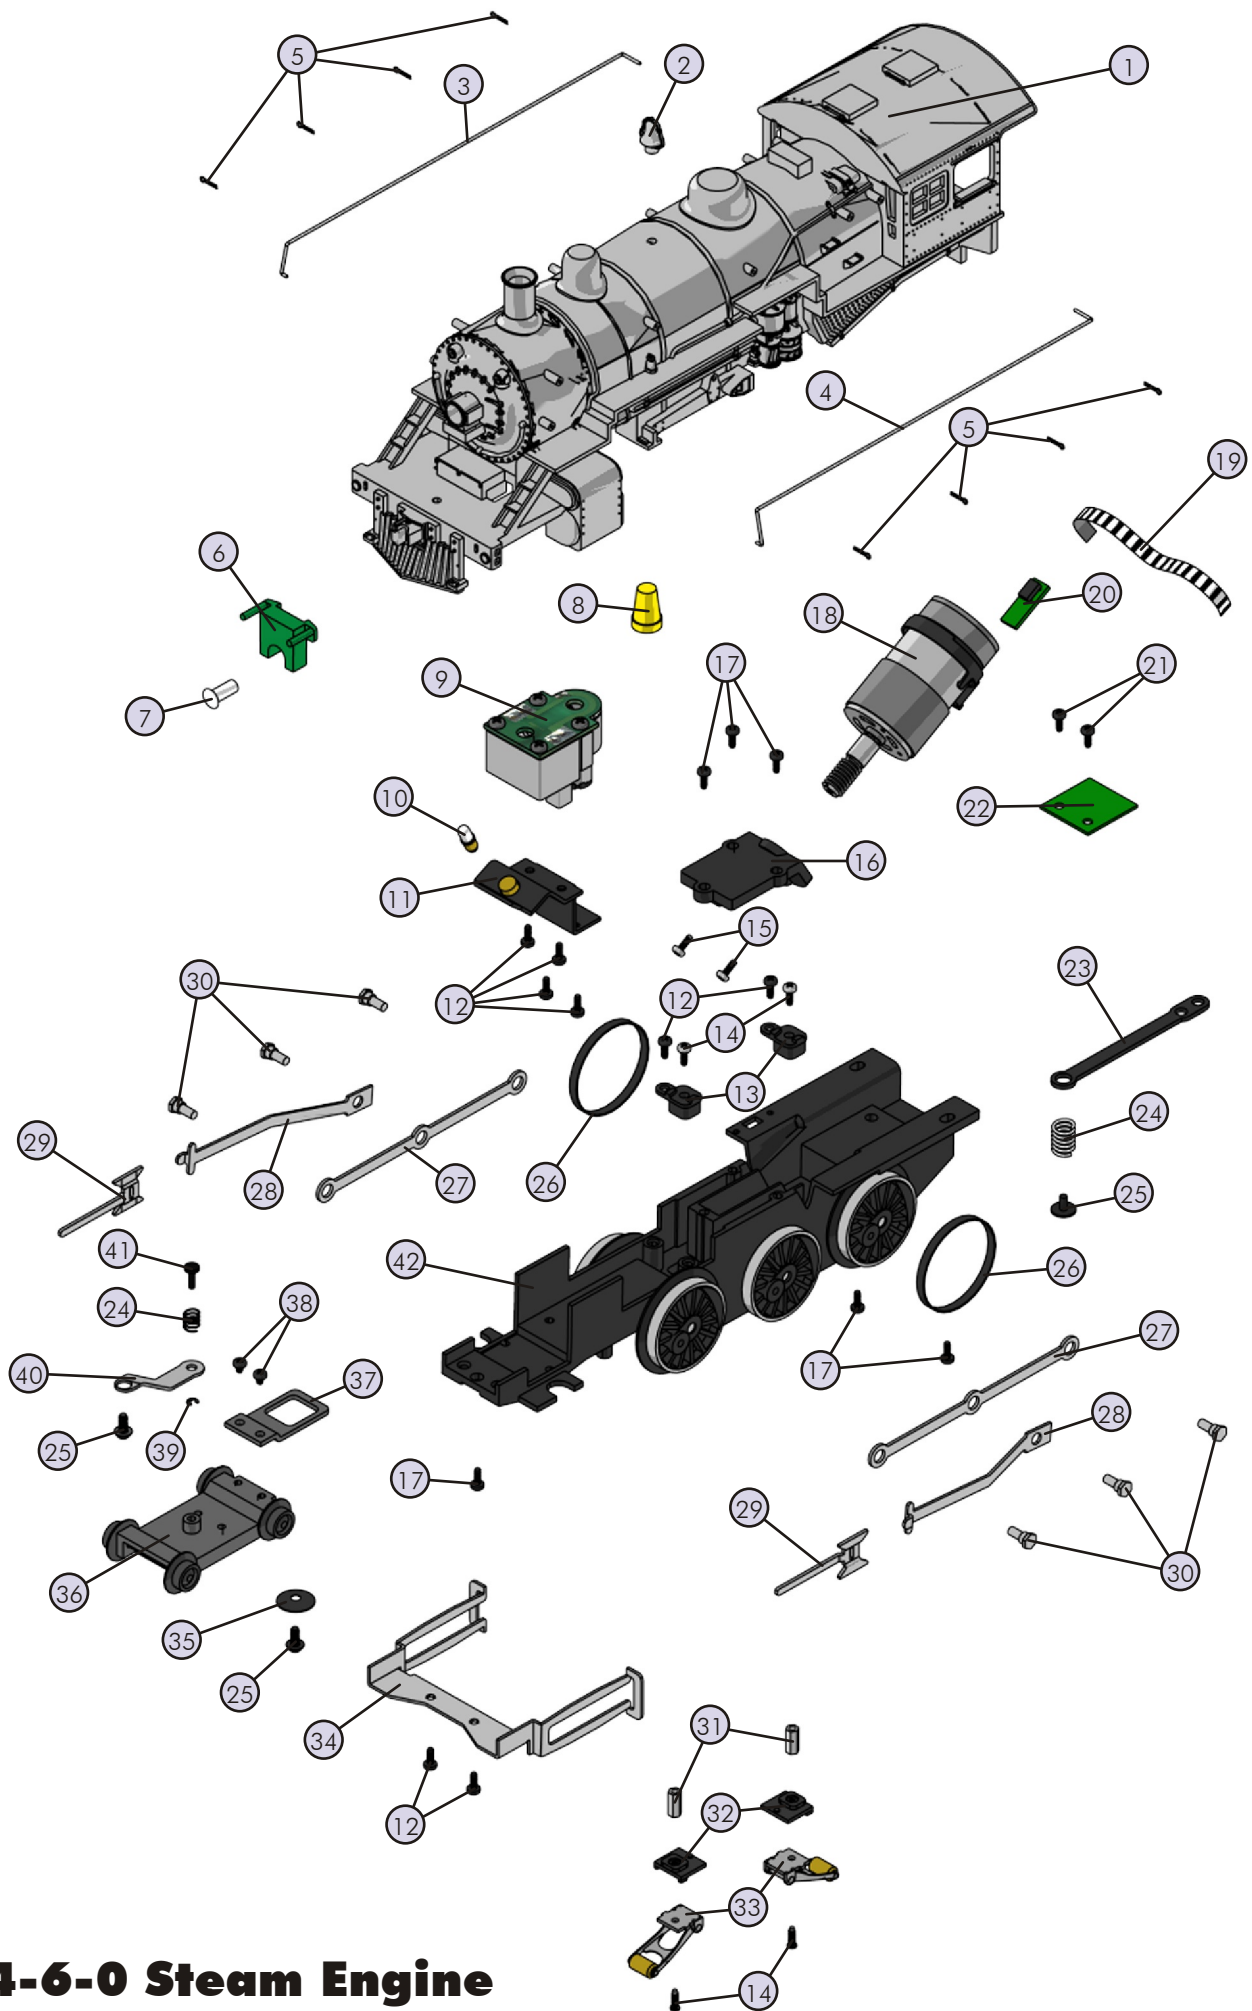

4-6-0 Steam Engine